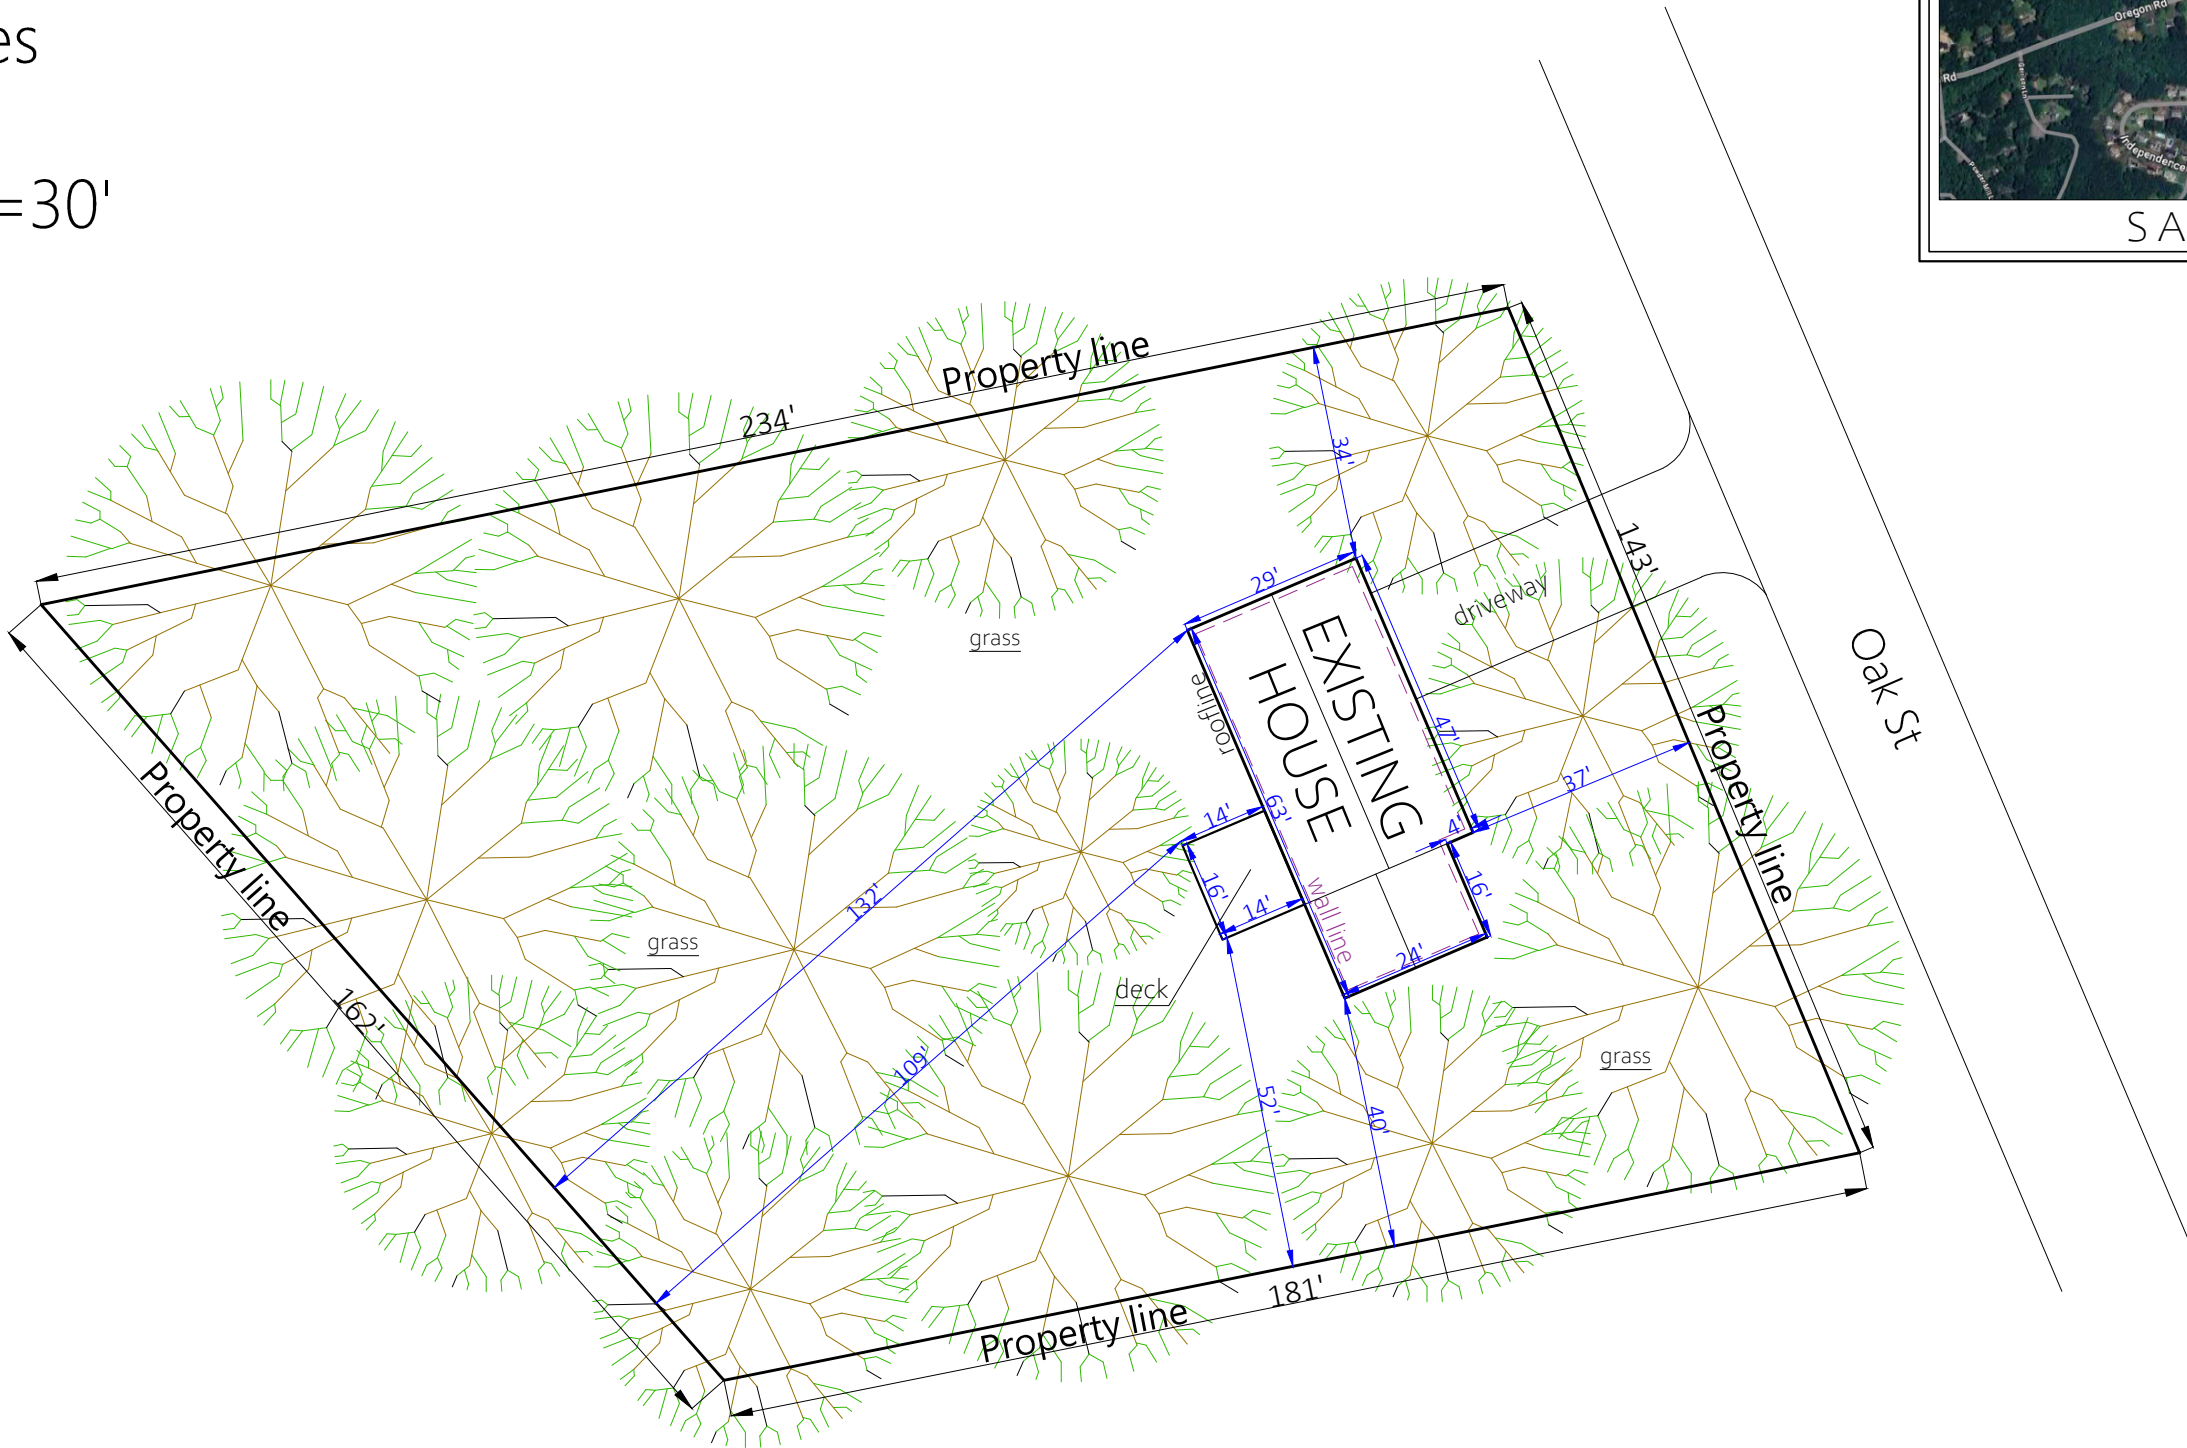

# SITE PLAN

Address: 258 Oak St

Ashland, MA 01721

Parcel ID: ASHL M:003.0 B:0044 L:0000.0

Lot area: 0.7 Acres

Plot Size: 11"x17"

Drawing scale: 1"=30'

SATELLITE MAP